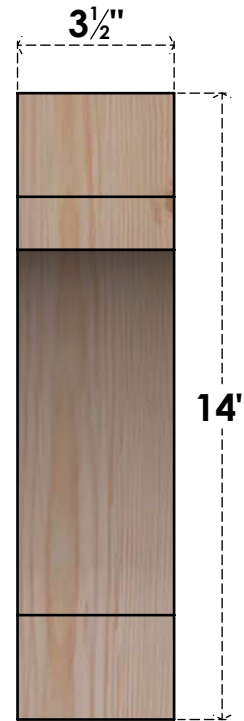

BRC04X14X14MRC00SDF

3 1/2"W X 14"D X 14"H MERCED SMOOTH BRACE, DOUGLAS FIR

SIDE

FRONT

EKENA MILLWORK
 2300 WEST MAIN ST.
 CLARKSVILLE, TX 75426
 TOLL FREE: 866-607-0453
 WWW.EKENAMILLWORK.COM

NOTES

1. INSTALLATION TO BE COMPLETED IN ACCORDANCE WITH MANUFACTURER'S SPECIFICATIONS.
2. DRAWING MAY NOT BE TO SCALE
3. THIS DRAWING IS INTENDED FOR DESIGN AND PLANNING PURPOSES ONLY.
4. ALL INFORMATION CONTAINED HEREIN WAS CURRENT AT THE TIME OF DEVELOPMENT BUT MUST BE REVIEWED AND APPROVED BY THE PRODUCT MANUFACTURER TO BE CONSIDERED ACCURATE.
5. PRODUCTS ARE NOT KILN DRIED. THIS ITEM IS UNIQUE AND WILL CONTAIN THE NATURAL VARIATIONS THAT THE WOOD SPECIES OFFERS. THIS MAY RESULT IN VARIATIONS UP TO 1/4"