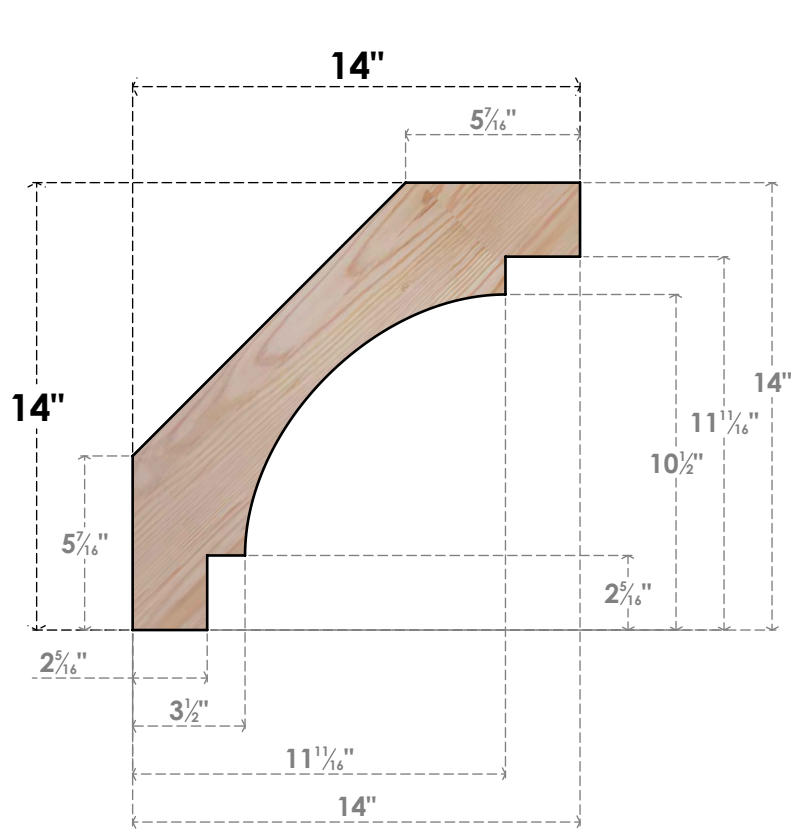

BRC04X14X14MRC00SDF

3 1/2"W X 14"D X 14"H MERCED SMOOTH BRACE, DOUGLAS FIR

SIDE

FRONT

EKENA MILLWORK
 2300 WEST MAIN ST.
 CLARKSVILLE, TX 75426
 TOLL FREE: 866-607-0453
 WWW.EKENAMILLWORK.COM

NOTES

1. INSTALLATION TO BE COMPLETED IN ACCORDANCE WITH MANUFACTURER'S SPECIFICATIONS.
2. DRAWING MAY NOT BE TO SCALE
3. THIS DRAWING IS INTENDED FOR DESIGN AND PLANNING PURPOSES ONLY.
4. ALL INFORMATION CONTAINED HEREIN WAS CURRENT AT THE TIME OF DEVELOPMENT BUT MUST BE REVIEWED AND APPROVED BY THE PRODUCT MANUFACTURER TO BE CONSIDERED ACCURATE.
5. PRODUCTS ARE NOT KILN DRIED. THIS ITEM IS UNIQUE AND WILL CONTAIN THE NATURAL VARIATIONS THAT THE WOOD SPECIES OFFERS. THIS MAY RESULT IN VARIATIONS UP TO 1/4"